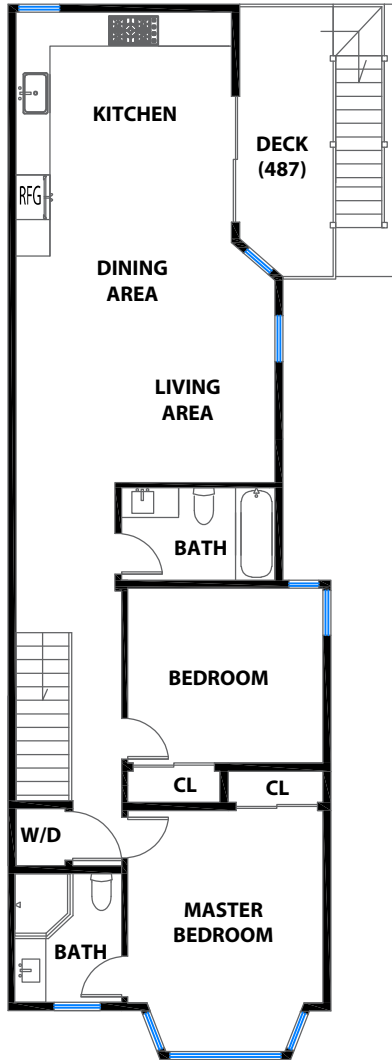

487-489 NOE STREET

SAN FRANCISCO, CALIFORNIA

**LEVEL 3:
487 NOE**

**LEVEL 2:
489 NOE - UPPER LEVEL**

**LEVEL 1:
489 NOE - LOWER LEVEL + GARAGE**

PROPERTY SQF INFORMATION

LIVING SPACE

Square Footage: 2418 Sq Ft*

- * Level 3 1035
- * Level 2 945
- * Level 1 438

NON-LIVING SPACE

Square Footage: 470 Sq Ft*

- * Garage 470