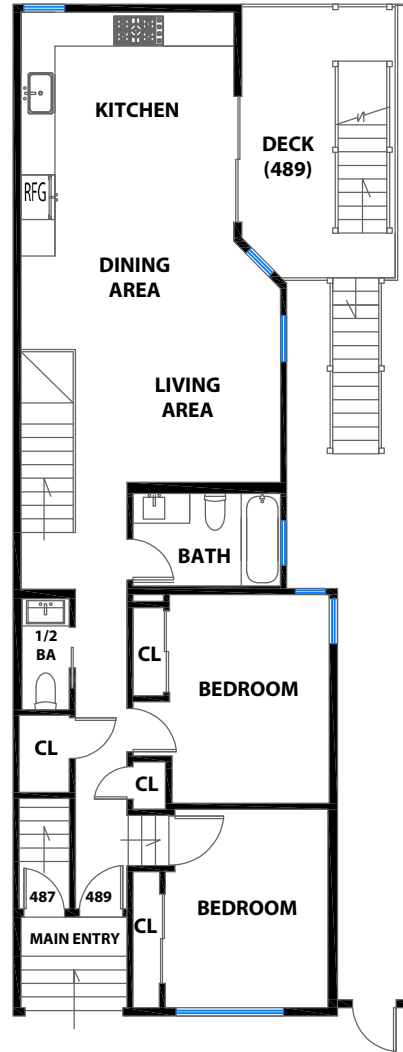

487-489 NOE STREET

SAN FRANCISCO, CALIFORNIA

**LEVEL 3:
487 NOE**

**LEVEL 2:
489 NOE - UPPER LEVEL**

**LEVEL 1:
489 NOE - LOWER LEVEL + GARAGE**

PROPERTY SQF INFORMATION

LIVING SPACE

Square Footage: 2418 Sq Ft*

- * Level 3 1035
- * Level 2 945
- * Level 1 438

NON-LIVING SPACE

Square Footage: 470 Sq Ft*

- * Garage 470