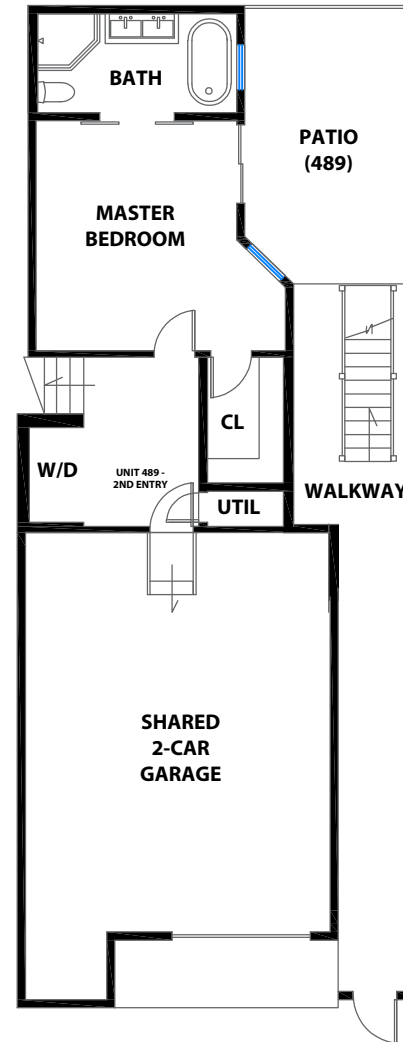

487-489 NOE STREET

SAN FRANCISCO, CALIFORNIA

**LEVEL 3:
487 NOE**

**LEVEL 2:
489 NOE - UPPER LEVEL**

**LEVEL 1:
489 NOE - LOWER LEVEL + GARAGE**

PROPERTY SQF INFORMATION

LIVING SPACE

Square Footage: 2418 Sq Ft*

- * Level 3 1035
- * Level 2 945
- * Level 1 438

NON-LIVING SPACE

Square Footage: 470 Sq Ft*

- * Garage 470